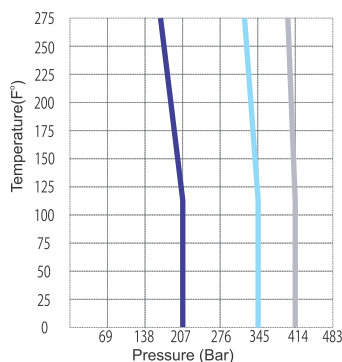

**C Series Check Valves
Neoprene Seat**