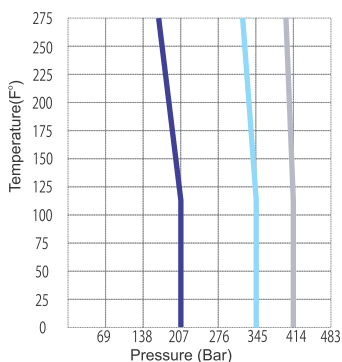

Pressure Temperature Rating

**C Series Check Valves
Buna-N Seat**