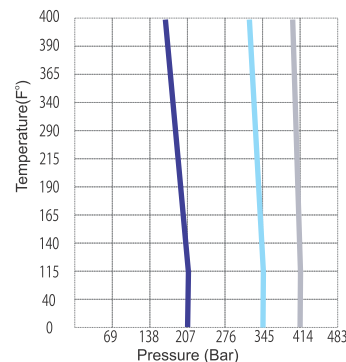

**C Series Check Valves
Fluorocarbon Seat**

■ Brass
■ SS 316
■ SS