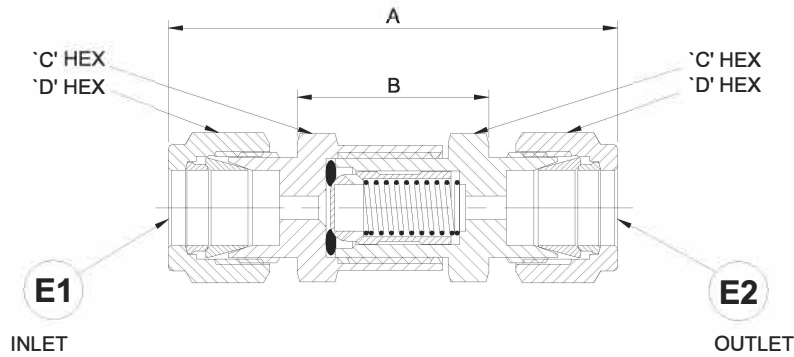

### Technical Specifications

- Orifice : 0.078" to 0.656: (2mm to 16.7mm)
- Cv factor : 0.18 to 6.56
- Pressure Rating:
  - Stainless Steel 316 : 1/8" to 3/4" - 6000 psig (414 Bars)
  - Stainless Steel 316 1" - 5000 psig (345 Bars)
  - Brass : 1/8" to 1" - 3000 psig (207 Bars)
- Temperature :
  - Flurocarbon - 400 F (204 C)
  - Buna-N - 275 F (135 C)
  - Neoprene Rubber - 250 F (121 C)

## Check Valves

End Conn.	Part No.	Conn Size		Dimensions in mm				
		E1	E2	A	B	C	D	O
Havi Tube Fitting	CV-4T	1/4 T	1/4 T	62	26	22	14	4.7
	CV-6T	3/8 T	3/8 T	65	26	22	22	4.7
	CV-8T	1/2 T	1/2 T	90	46	25	22	9.1
Female Pipe Thread	CV-4F	1/4 F	1/4 F	61	-	22	-	4.7
	CV-6F	3/8 F	3/8 F	77	-	25	-	9.1
	CV-8F	1/2 F	1/2 F	90	-	32	-	11.5
	CV-2F	1/8 F	1/8 F	51	-	19	-	4.7
Male Pipe Thread	CV-4M	1/4	1/4	55	26	22	-	4.7
	CV-6M	3/8	3/8	75	46	25	-	9.1
	CV-8M	1/2	1/2	90	52	32	-	11.5
	CV-2M	1/8	1/8	45	26	16	-	3.2

### Ordering Information

**CV-8F**

**- 8F -**

**S6**

Part Number  
With first End Conn.

F - Female NPT  
T - Tube Fitting  
M - Male NPT  
IP - ISO Parallel  
IT - ISO Tapered

Second End Connection

Material of Construction